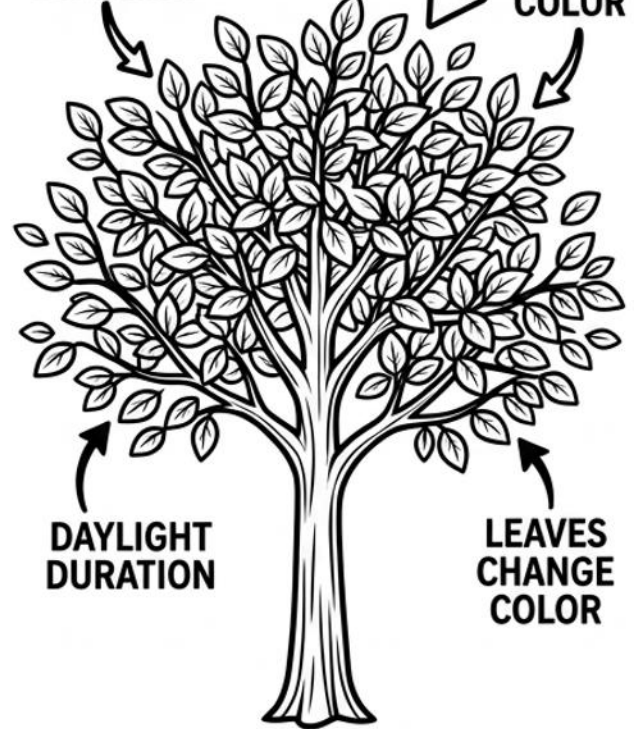

MAX DAYLIGHT

SHORT DAYLIGHT

REDUCED SUNLIGHT

LEAVES CHANGE COLOR

SUMMER TREE

AUTUMN TREE