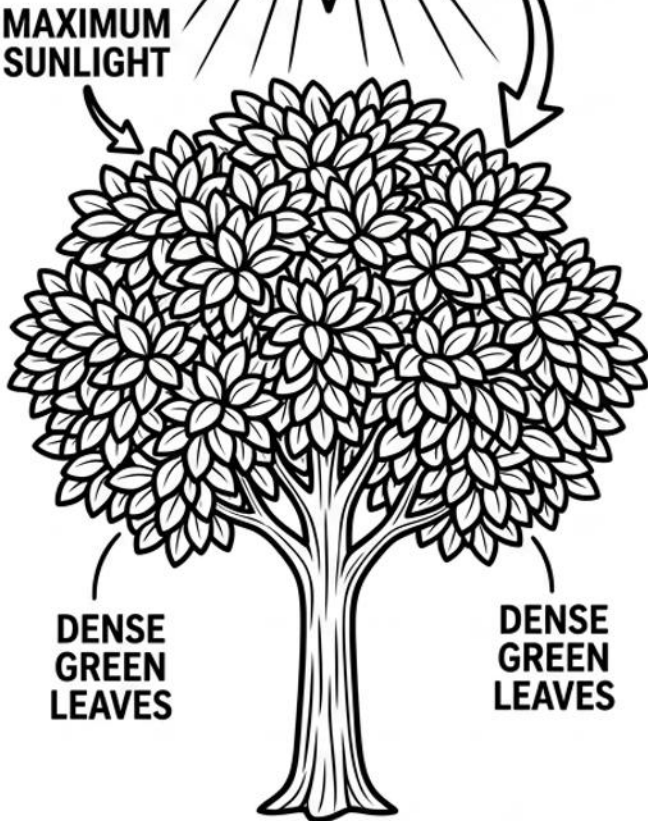

MAX DAYLIGHT

SHORT DAYLIGHT

REDUCED SUNLIGHT

LEAVES CHANGE COLOR

SUMMER TREE

AUTUMN TREE