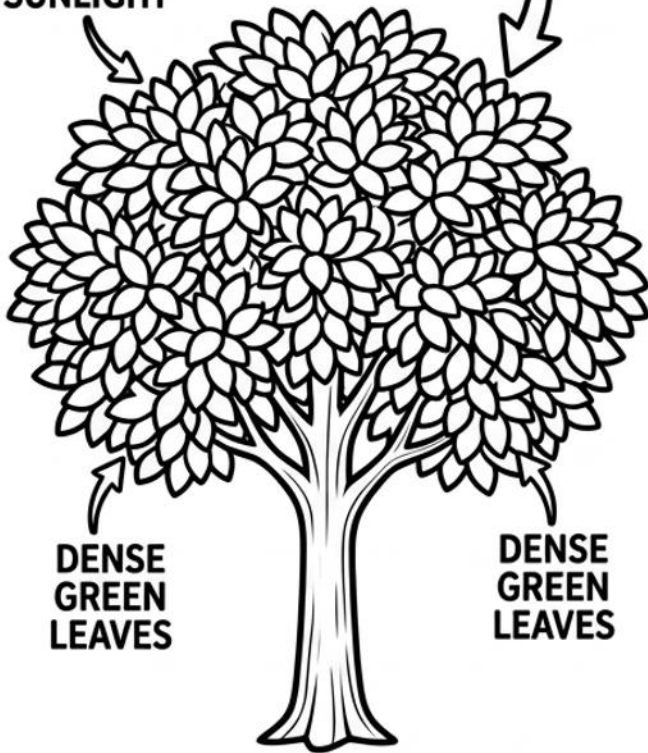

**LONG DAYLIGHT**

**MAXIMUM  
SUNLIGHT**

**DENSE  
GREEN  
LEAVES**

**DENSE  
GREEN  
LEAVES**

**SUMMER TREE**

**SHORTER DAYLIGHT**

**REDUCED  
SUNLIGHT**

**LEAVES  
CHANGE  
COLOR**

**DAYLIGHT  
DURATION**

**LEAVES  
CHANGE  
COLOR**

**AUTUMN TREE**

**CHANGE IN  
SUNLIGHT**