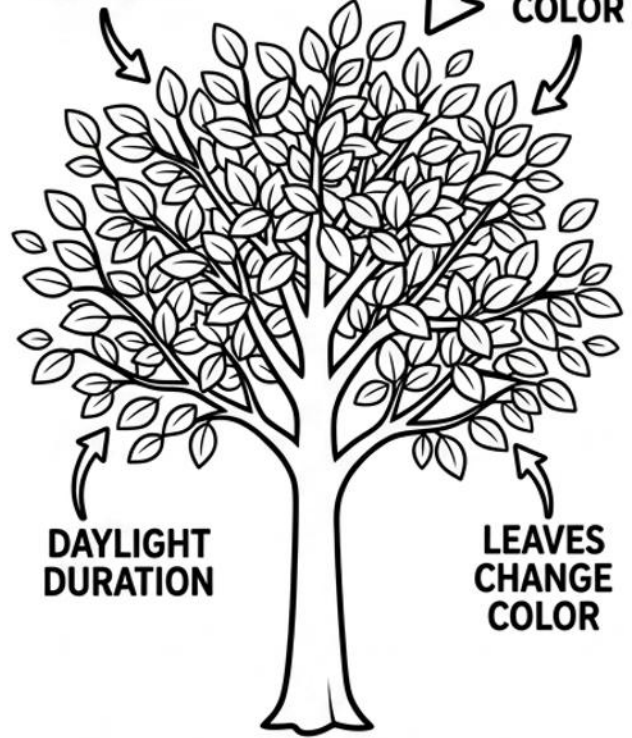

**LONG DAYLIGHT**

**MAXIMUM  
SUNLIGHT**

**DENSE  
GREEN  
LEAVES**

**DENSE  
GREEN  
LEAVES**

**SUMMER TREE**

**SHORTER DAYLIGHT**

**REDUCED  
SUNLIGHT**

**LEAVES  
CHANGE  
COLOR**

**DAYLIGHT  
DURATION**

**LEAVES  
CHANGE  
COLOR**

**AUTUMN TREE**

**CHANGE IN  
SUNLIGHT**